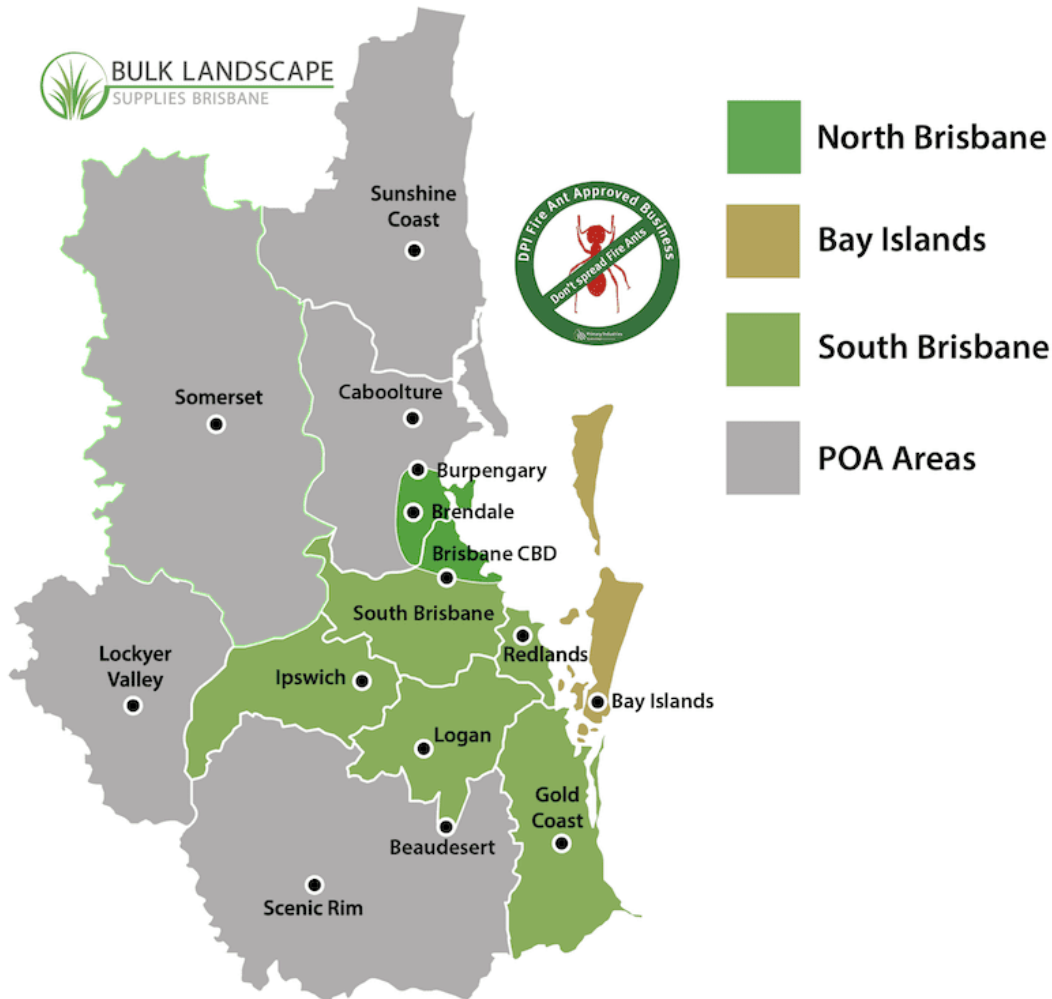

Bay Islands & North Stradbroke Island

exclude barge fare, extra charges for cartage will apply.

South Brisbane includes: Brisbane, Redlands, Ipswich, Logan, Beaudesert and Gold Coast.

North Brisbane includes: Brisbane CBD, Kedron, Aspley, Chermside, Geebung, Stafford, Strathpine.